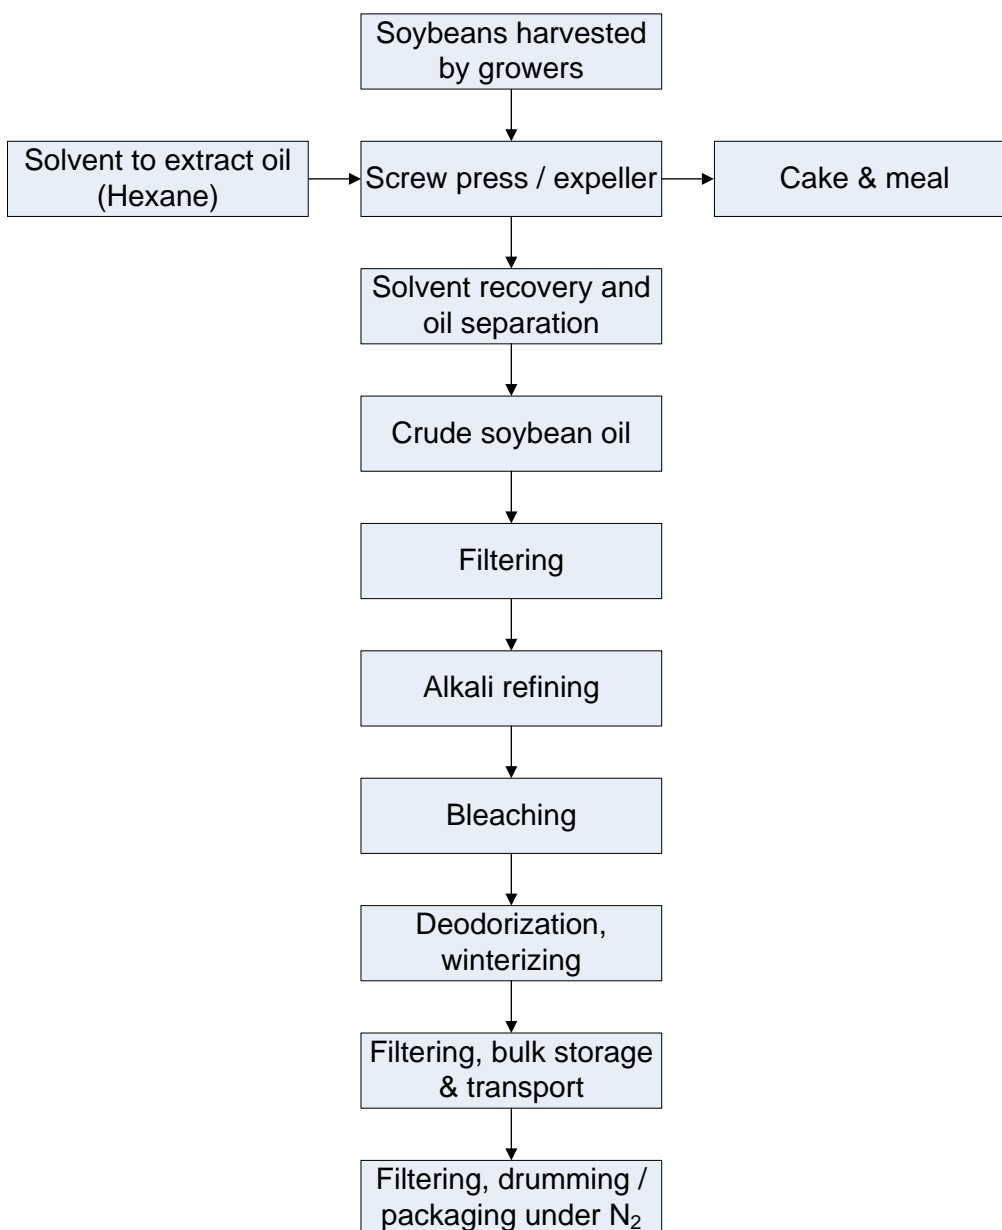

Manufacturing Process Flowchart

Soybean Oil, USP - SO255

Spectrum Chemical Mfg Corp

Corporate Headquarters:

769 Jersey Ave.
New Brunswick, NJ 08901
732.214.1300

West Coast Facility:

14422 S. San Pedro St.
Gardena, CA 90248
310.516.8000