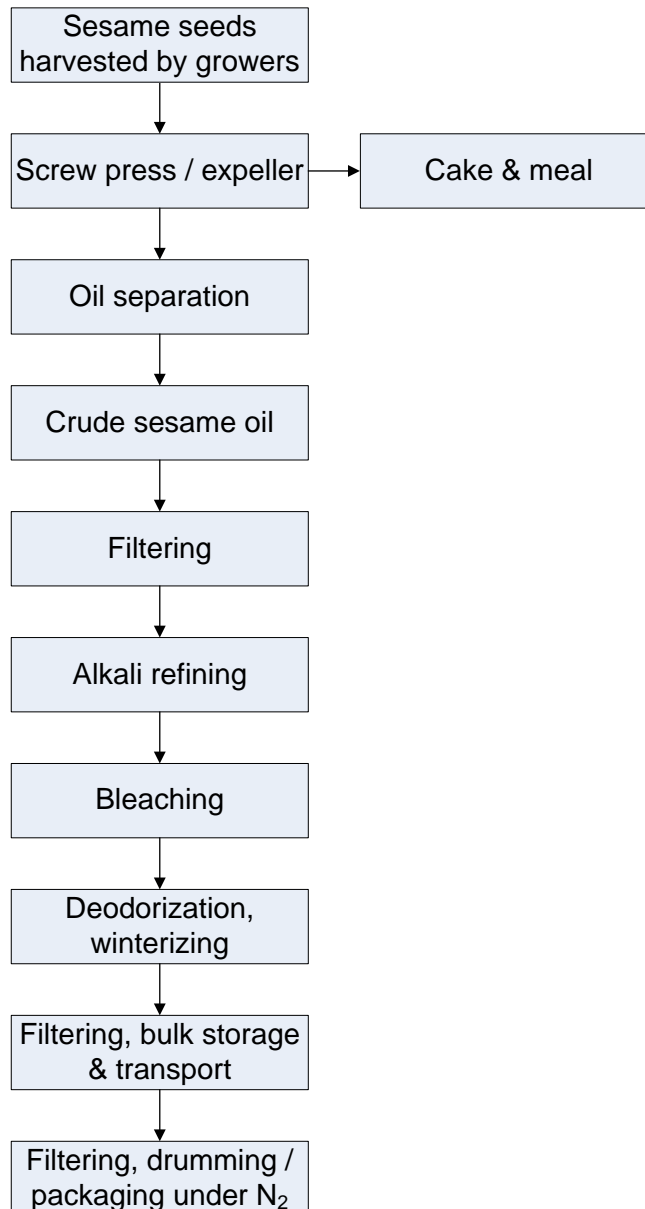

Manufacturing Process Flowchart

Sesame Oil, NF - SE130

Spectrum Chemical Mfg Corp

Corporate Headquarters:

769 Jersey Ave.
New Brunswick, NJ 08901
732.214.1300

West Coast Facility:

14422 S. San Pedro St.
Gardena, CA 90248
310.516.8000