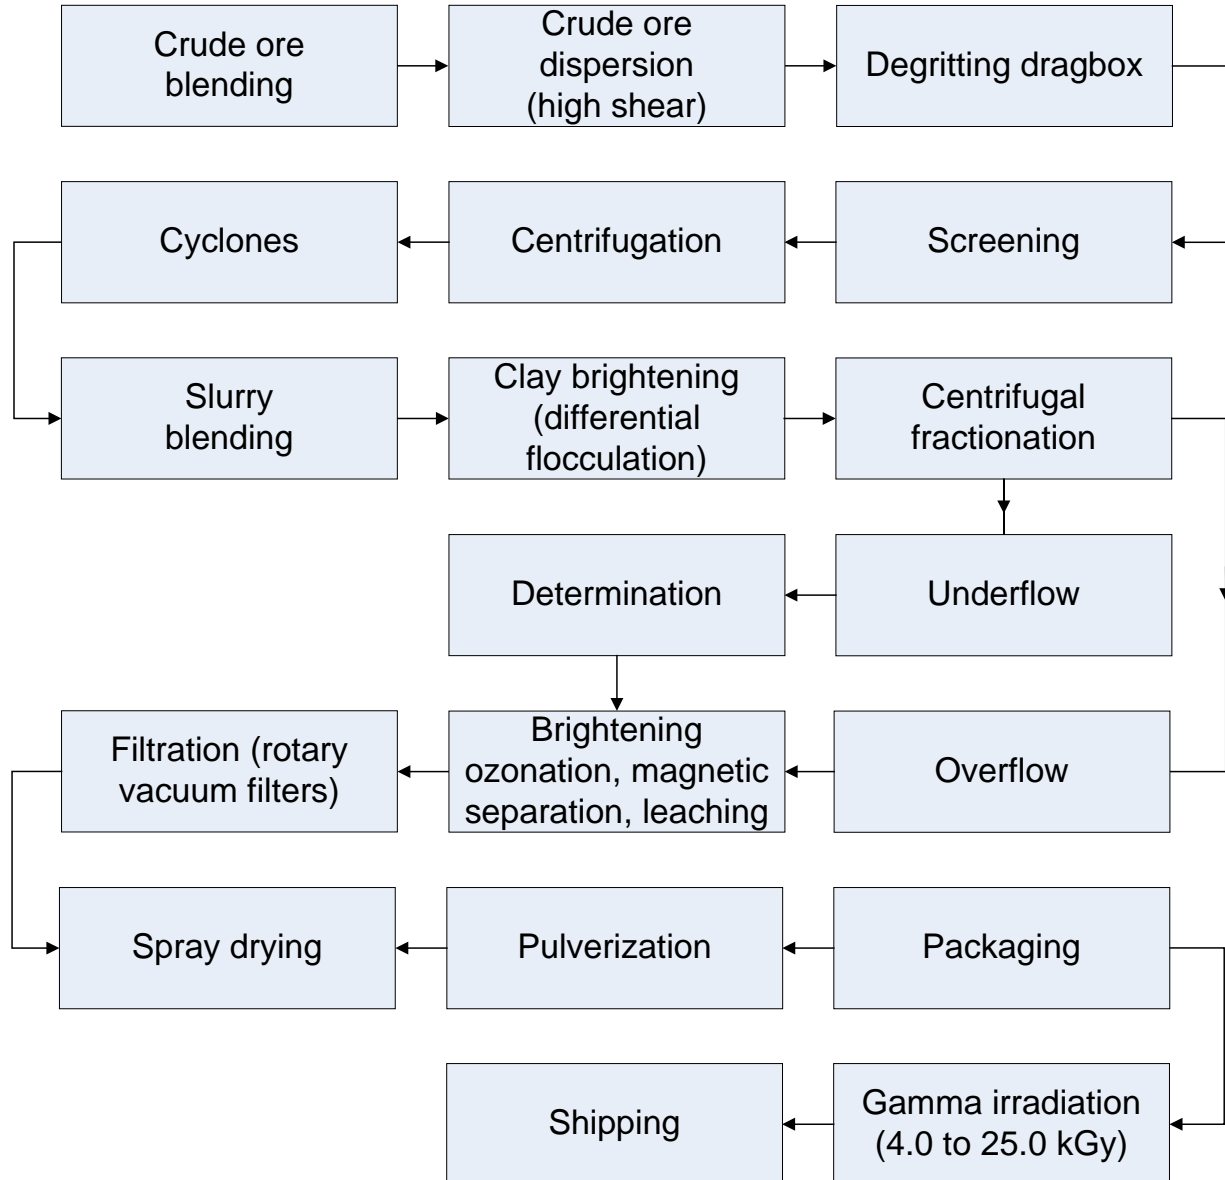

Manufacturing Process Flowchart

Kaolin, Powder, USP - KA105

Spectrum Chemical Mfg Corp

Corporate Headquarters:

769 Jersey Ave.
New Brunswick, NJ 08901
732.214.1300

West Coast Facility:

14422 S. San Pedro St.
Gardena, CA 90248
310.516.8000