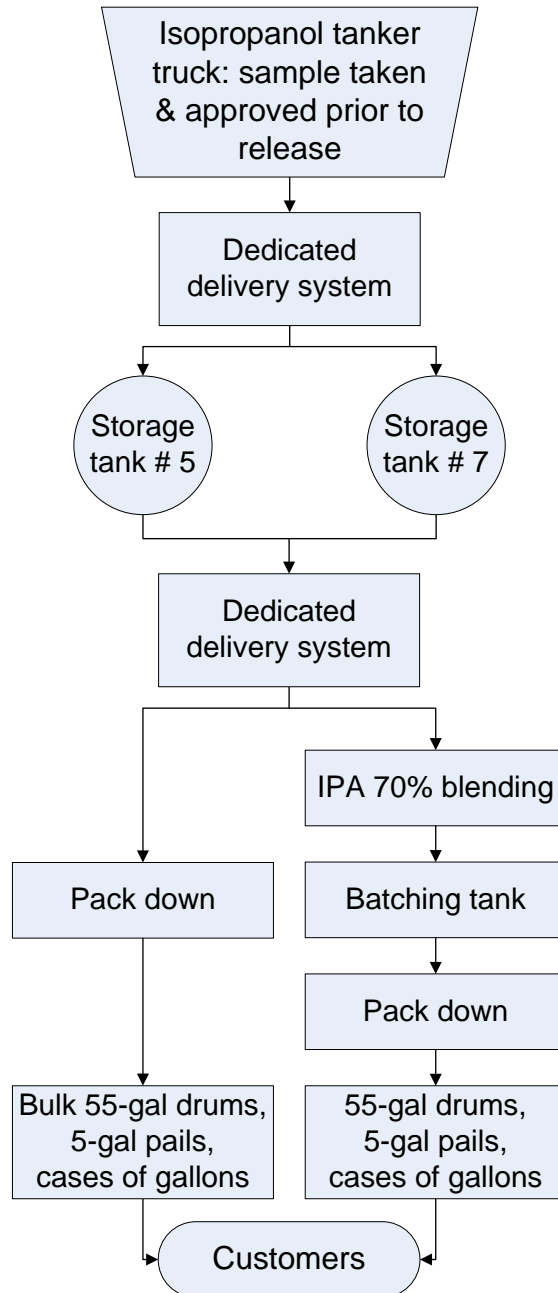

Manufacturing Process Flowchart

Isopropyl Rubbing Alcohol, 70 Percent, USP - IS120

Spectrum Chemical Mfg Corp

Corporate Headquarters:

769 Jersey Ave.
New Brunswick, NJ 08901
732.214.1300

West Coast Facility: