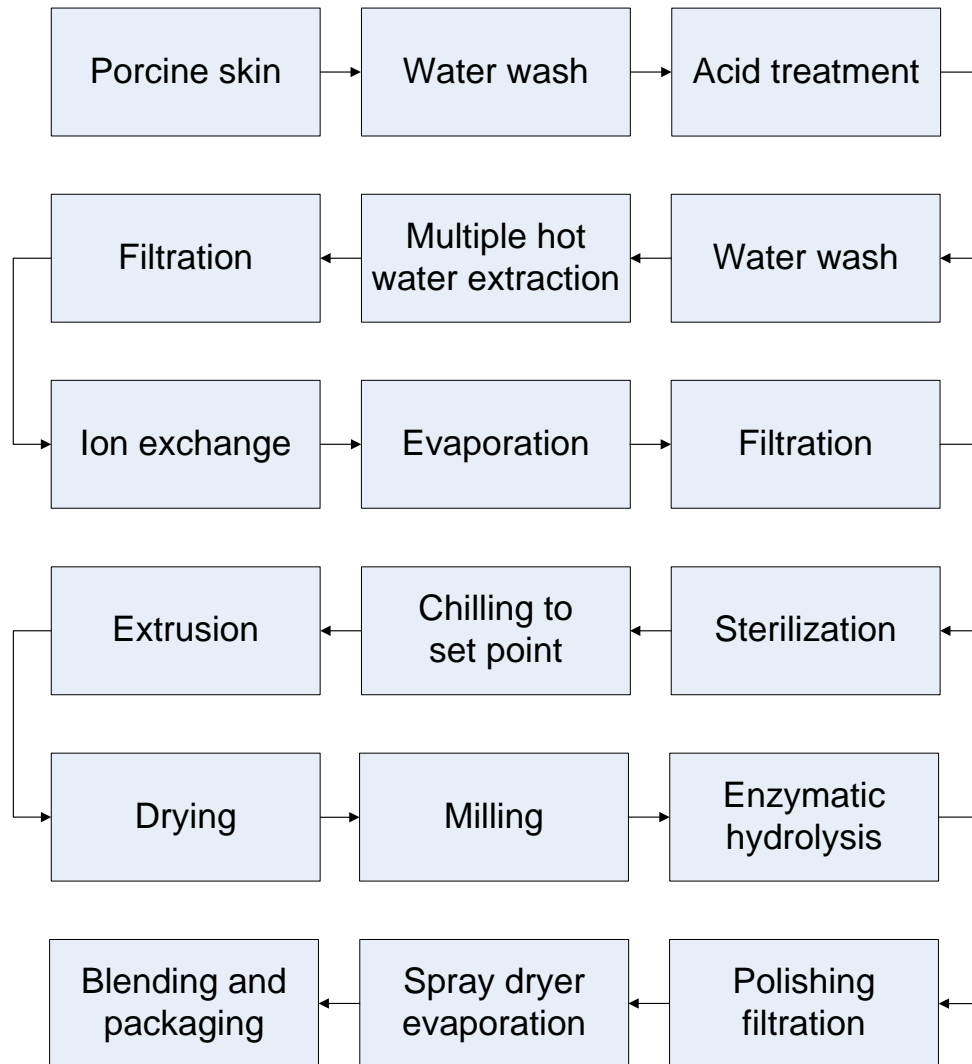

## Manufacturing Process Flowchart

### Gelatin, 250 Bloom, Powder, NF - GE105