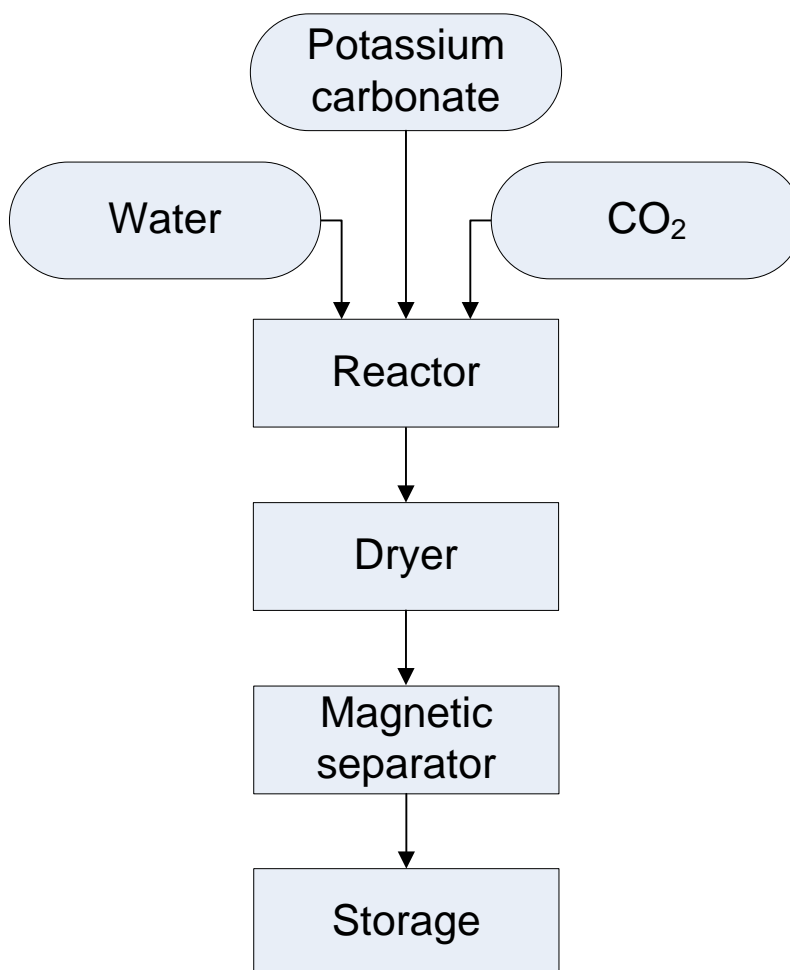

Manufacturing Process Flowchart

Potassium Bicarbonate, Granular, FCC - P1182

Spectrum Chemical Mfg Corp

Corporate Headquarters:

769 Jersey Ave.
New Brunswick, NJ 08901
732.214.1300

West Coast Facility:

14422 S. San Pedro St.
Gardena, CA 90248
310.516.8000