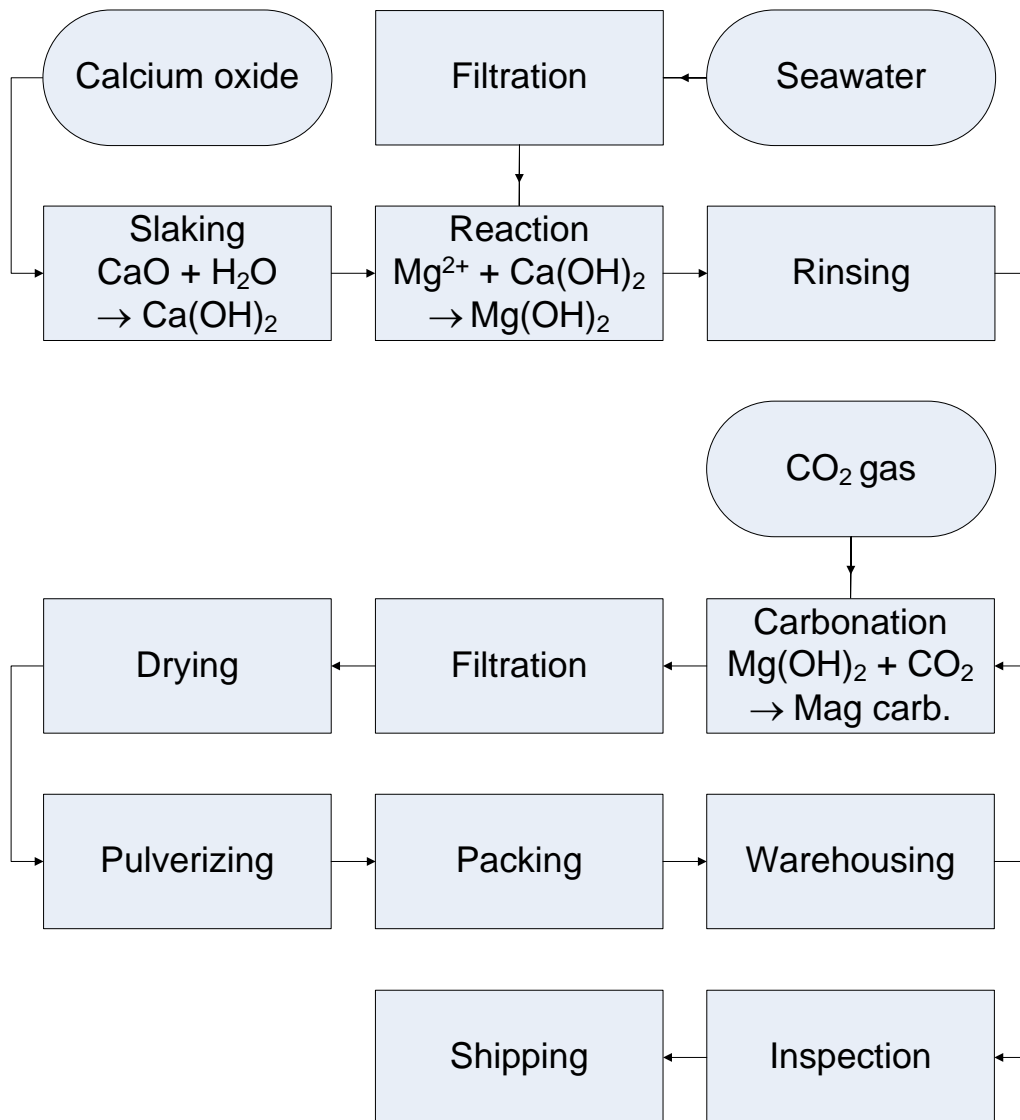

Manufacturing Process Flowchart

Magnesium Carbonate, Heavy, FCC - M1237

Spectrum Chemical Mfg Corp

Corporate Headquarters:

769 Jersey Ave.
New Brunswick, NJ 08901
732.214.1300

West Coast Facility:

14422 S. San Pedro St.
Gardena, CA 90248
310.516.8000