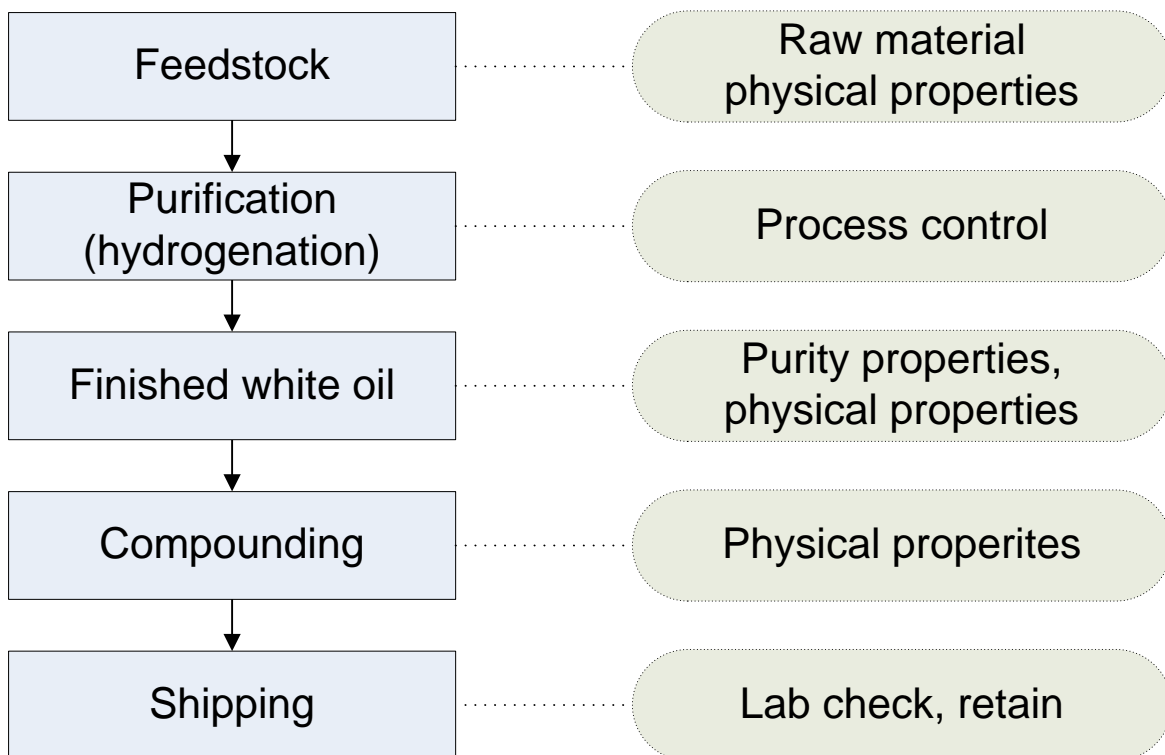

Manufacturing Process Flowchart

Mineral Oil, Low Viscosity, FCC -

M1193

Spectrum Chemical Mfg Corp

Corporate Headquarters:

769 Jersey Ave.
New Brunswick, NJ 08901
732.214.1300

West Coast Facility:

14422 S. San Pedro St.
Gardena, CA 90248
310.516.8000