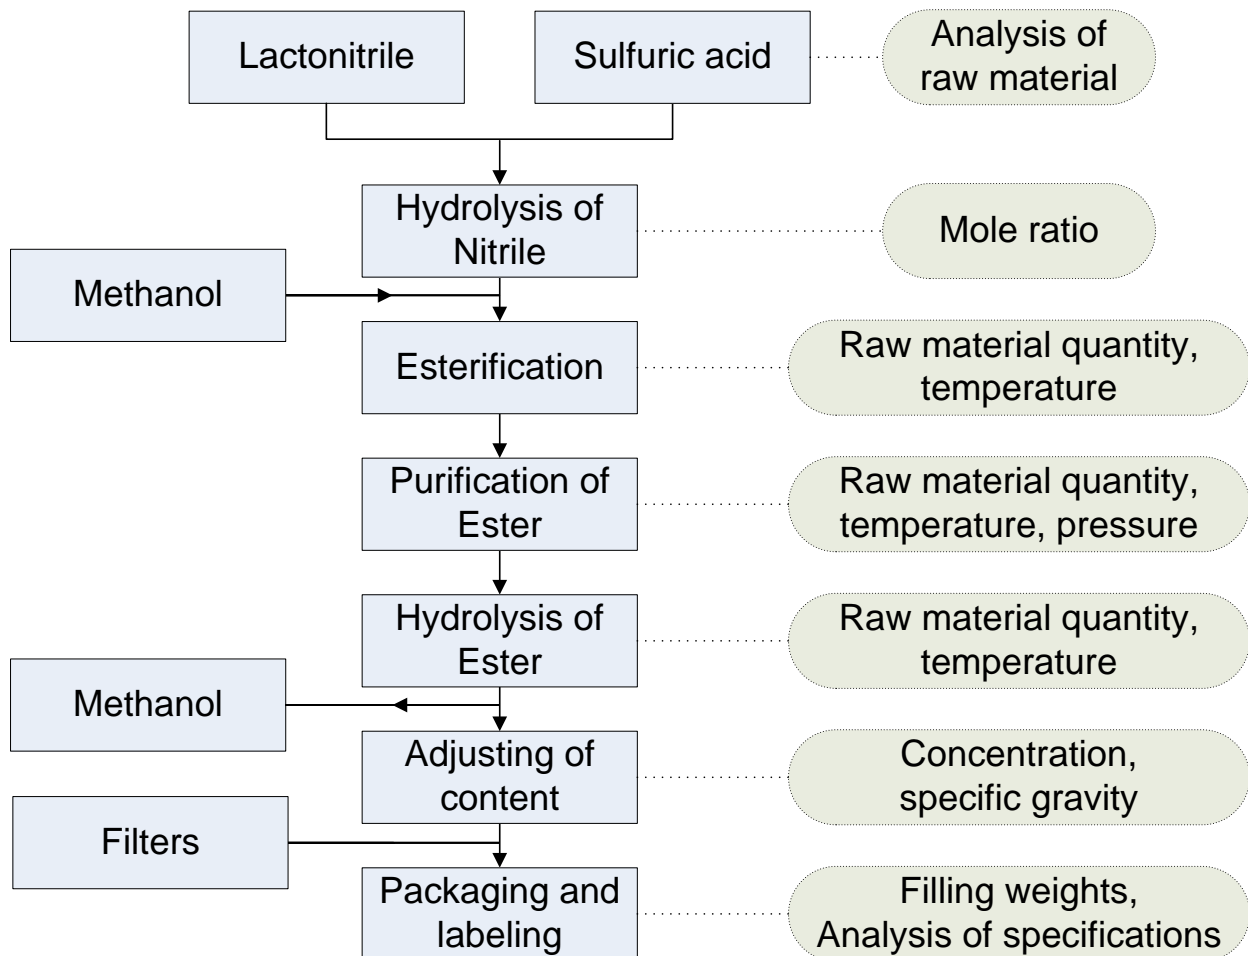

Manufacturing Process Flowchart

Lactic Acid, 85 Percent, FCC - L1009

Spectrum Chemical Mfg Corp

Corporate Headquarters:

769 Jersey Ave.
New Brunswick, NJ 08901
732.214.1300

West Coast Facility:

14422 S. San Pedro St.
Gardena, CA 90248
310.516.8000