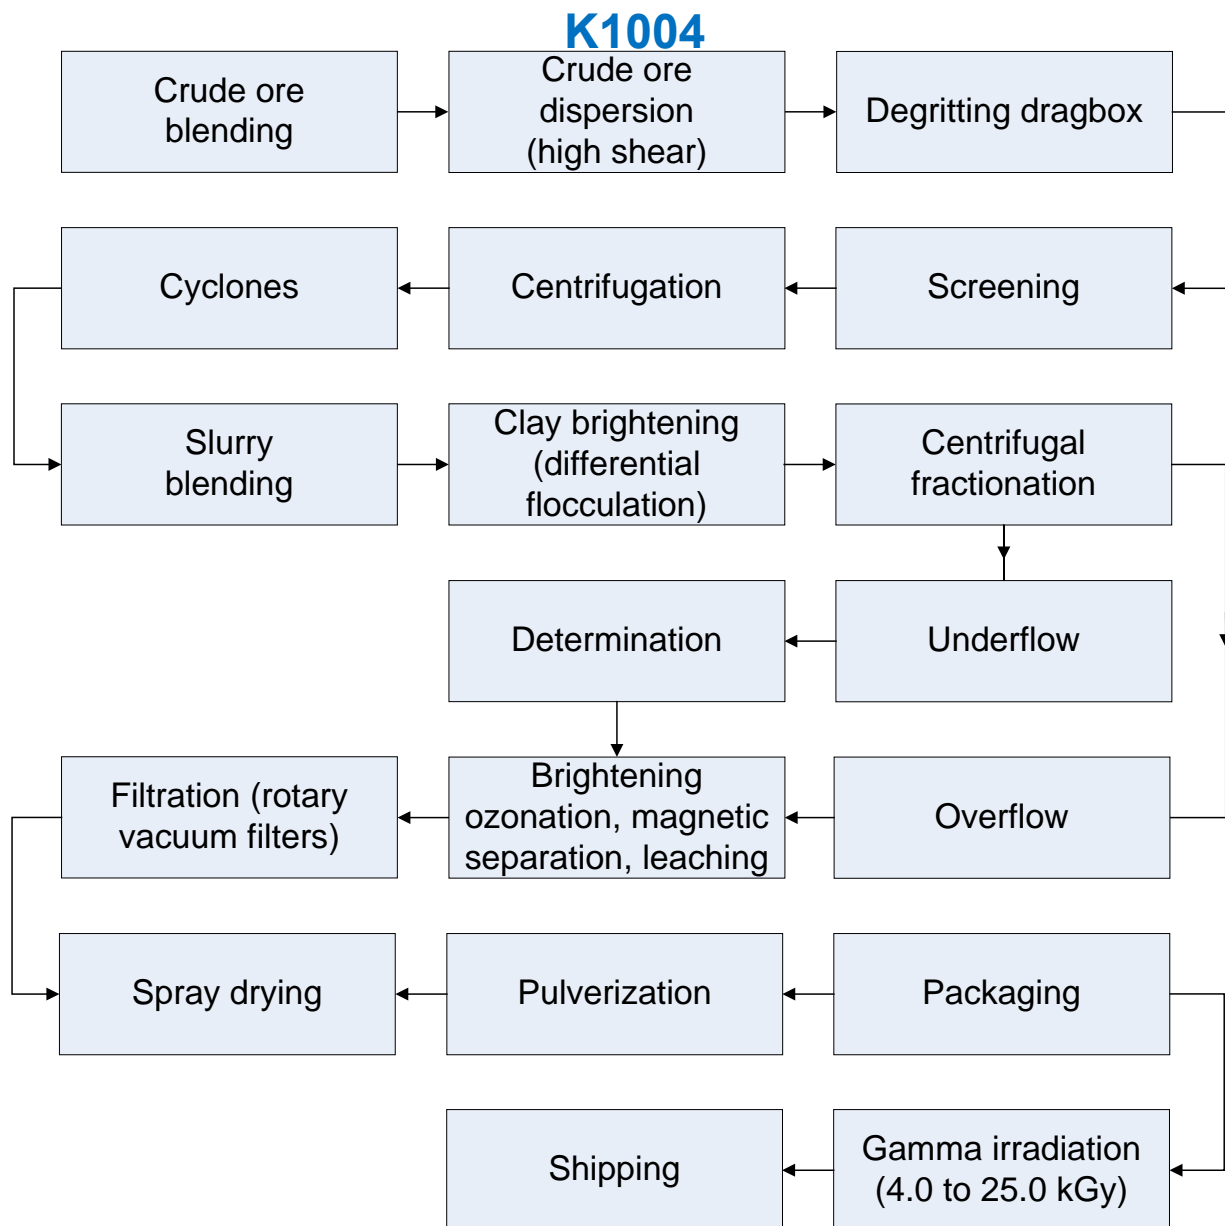

Manufacturing Process

Flowchart Kaolin, Powder, FCC -

Spectrum Chemical Mfg Corp

Corporate Headquarters:

769 Jersey Ave.
New Brunswick, NJ 08901
732.214.1300

West Coast Facility:

14422 S. San Pedro St.
Gardena, CA 90248
310.516.8000