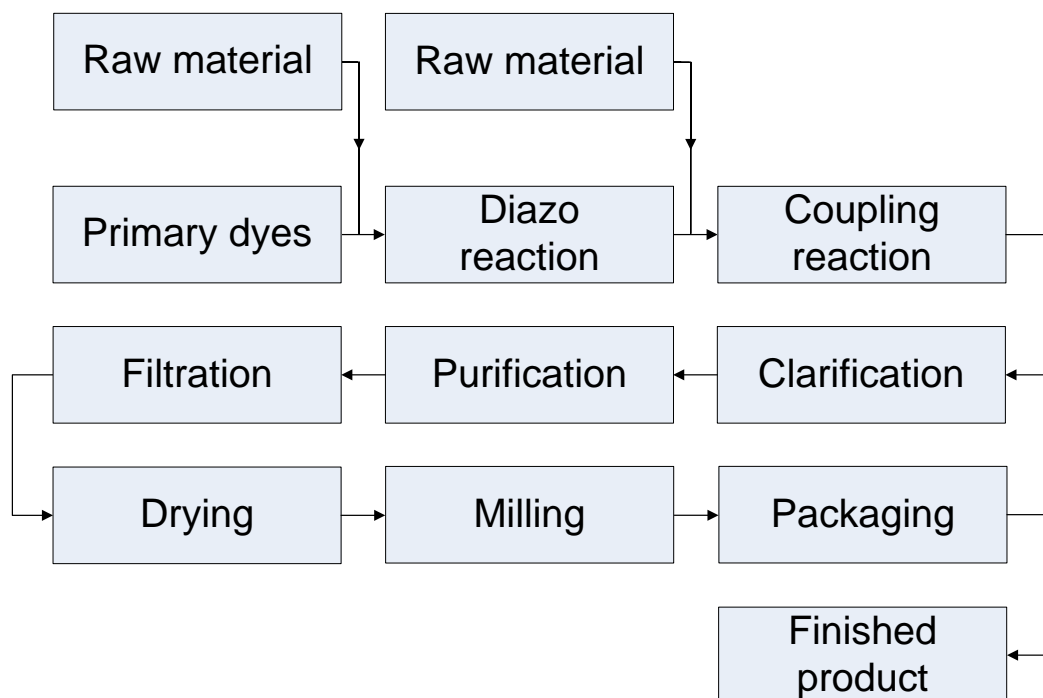

Manufacturing Process Flowchart

FD and C Red No. 40 - FD140

Spectrum Chemical Mfg Corp

Corporate Headquarters:

769 Jersey Ave.
New Brunswick, NJ 08901
732.214.1300

West Coast Facility:

14422 S. San Pedro St.
Gardena, CA 90248
310.516.8000