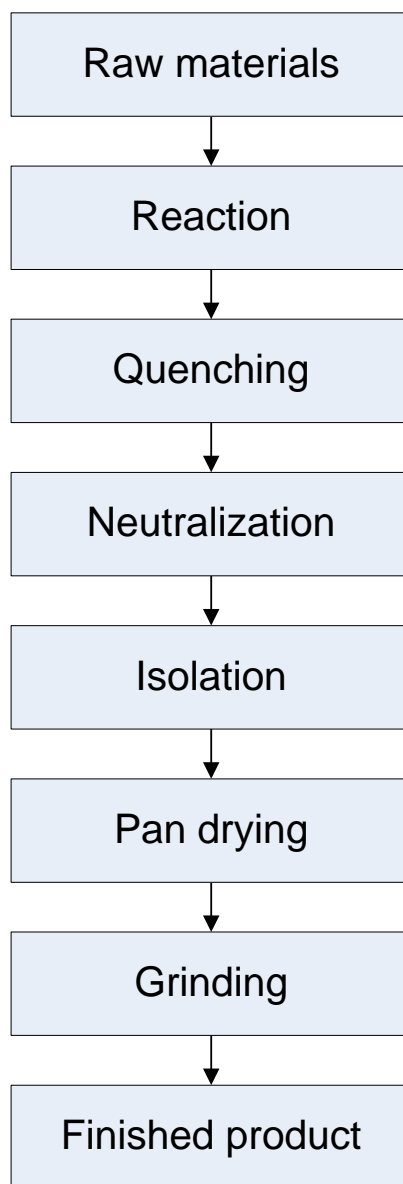

Manufacturing Process Flowchart

FD and C Blue No. 2 - FD115

Spectrum Chemical Mfg Corp

Corporate Headquarters:

769 Jersey Ave.
New Brunswick, NJ 08901
732.214.1300

West Coast Facility:

14422 S. San Pedro St.
Gardena, CA 90248
310.516.8000