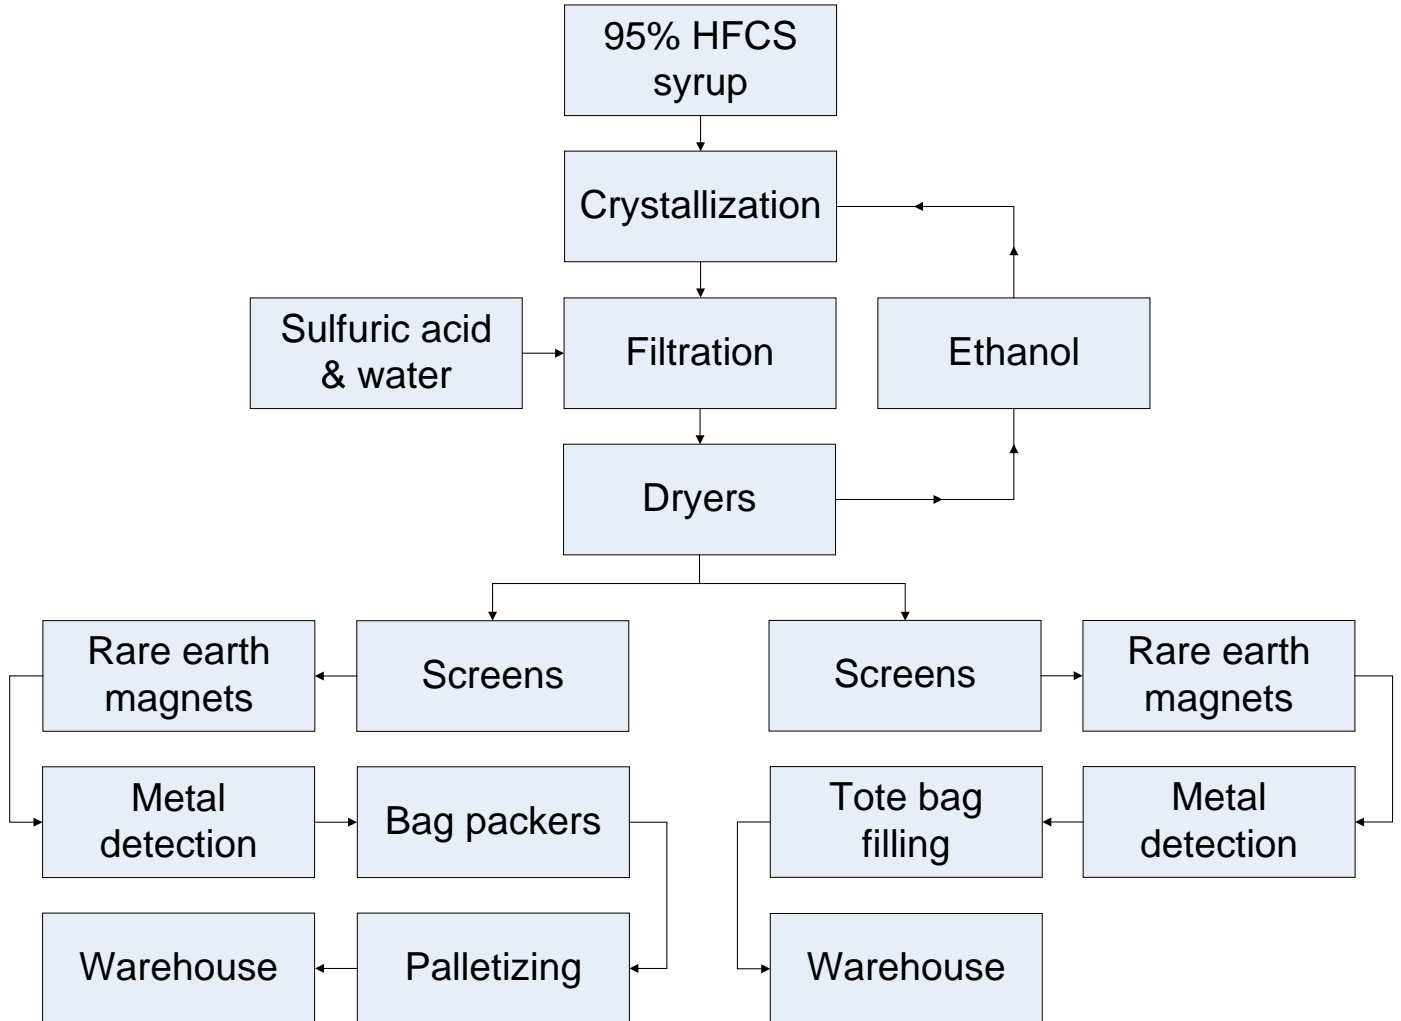

Manufacturing Process

Flowchart Fructose, Granular,

FCC - F1092

Spectrum Chemical Mfg Corp

Corporate Headquarters:

769 Jersey Ave.
New Brunswick, NJ 08901
732.214.1300

West Coast Facility:

14422 S. San Pedro St.
Gardena, CA 90248
310.516.8000