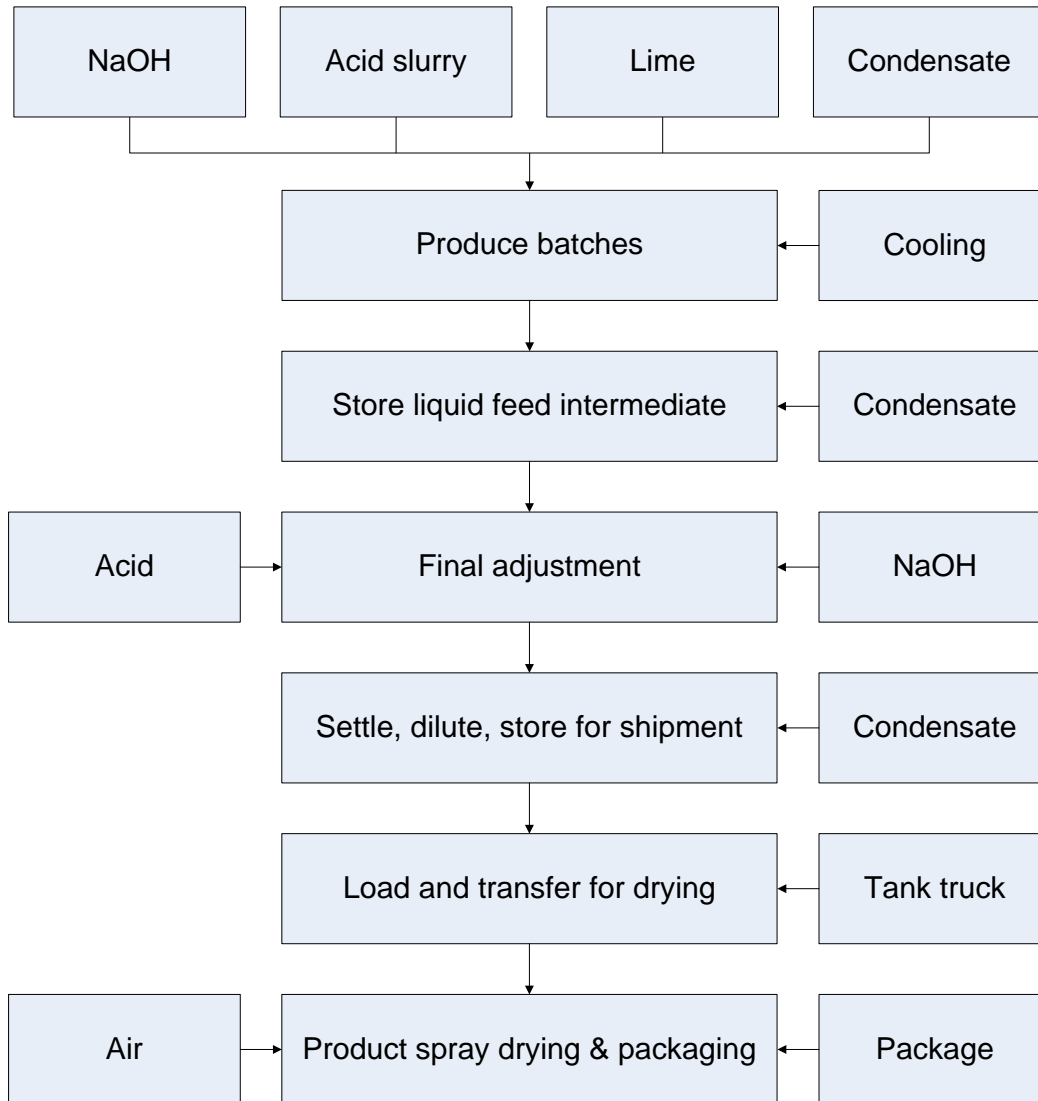

Manufacturing Process Flowchart

Calcium Disodium EDTA, FCC - E1194

Spectrum Chemical Mfg Corp

Corporate Headquarters:

769 Jersey Ave.
New Brunswick, NJ 08901
732.214.1300

West Coast Facility:

14422 S. San Pedro St.
Gardena, CA 90248
310.516.8000